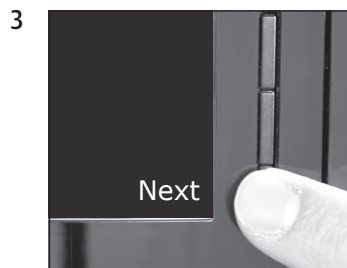

»Descaler«

»Empty drip tray«