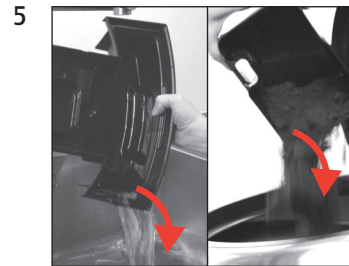

# Descaling the machine

Approximate duration 40 min.

Equipment required:

**Descaling tablets**

Pack containing 3x3 pcs (Art. 61848)

These short instructions do not replace the 'WE8 Instructions for Use'. Make sure you read and observe the safety information and warnings first in order to avoid hazards.

Precondition:

»Descaler«

»Empty drip tray«

»Agent in tank«

Machine is being descaled»  
»Empty drip tray«

»Fill water tank«

- »Machine is being descaled«
- »Machine is rinsing«
- »Empty drip tray«