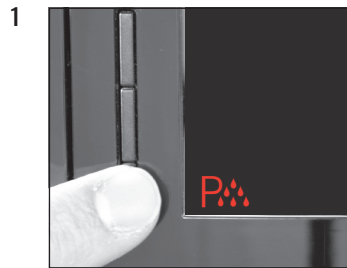

These short instructions do not replace the 'WE8 Instructions for Use'. Make sure you read and observe the safety information and warnings first in order to avoid hazards.

Precondition: