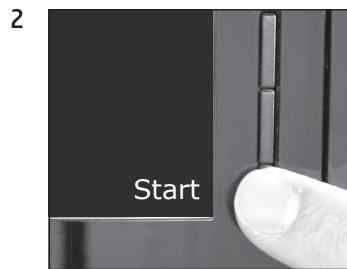

»Descaler«

»Empty drip tray«